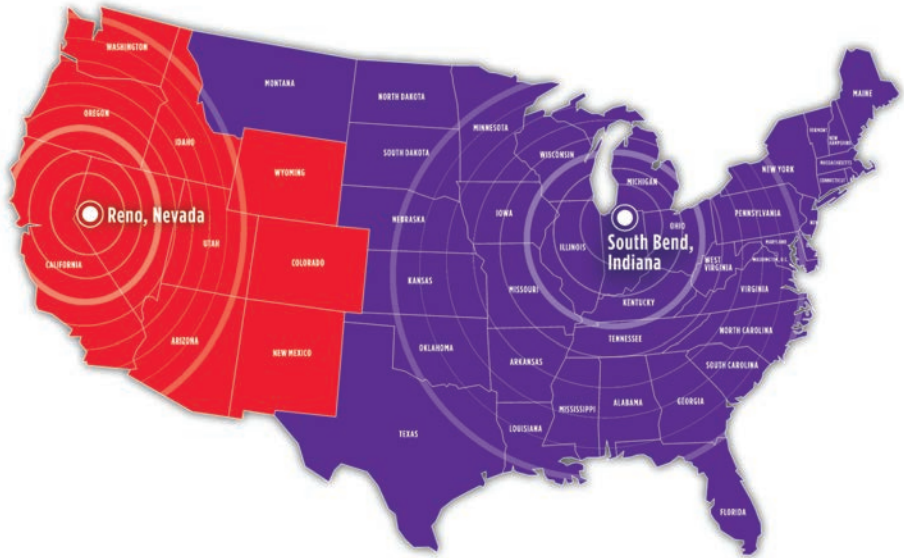

# SAMPLE PROGRAM

## Order Fulfillment & Shipping

- FDC strives to deliver on time, complete, and error-free.
- Once the order is fulfilled, FDC will ship the sample as "Ground Shipment."
- Depending on where the sample is being sent in the country, FDC can deliver from either South Bend, Indiana or Reno, Nevada to ensure the quickest delivery times possible.

### SERVICE COVERAGE

- Reno
- South Bend