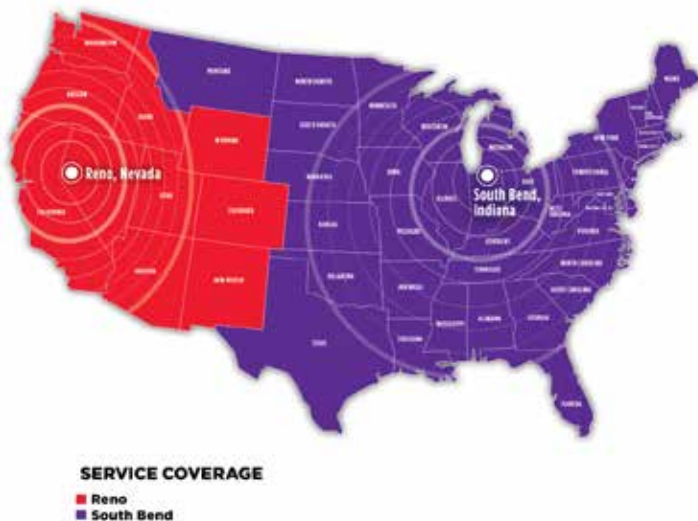

CUSTOM PACKAGING

Craft sizes

CUSTOMER CARE

- FDC customer service representatives live 8:00 a.m. - 8:00 p.m. (EST) Monday - Friday
- Online chat support available during business hours
- 24-hour online access to FDC Sign Portal for order, invoice and shipment tracking information
- Parcel orders received by 5:00 p.m. (EST) are shipped same-day
- Orders received before 6:00 p.m. (EST) will be dated same-day
- No drop-ship fees*
- No order minimums*
- \$1,975 fee freight minimum (for any combination of products or order combinations)

**Price book exceptions apply.*

SHIPPING

FDC ships from warehouses and converting facilities in both South Bend, Indiana and Reno, Nevada. This enables us to provide customers faster shipping times to customers within the U.S., strengthen our commitment to stock every standard color and sizing option, and offer no minimum order quantities. Getting your customers the products they need is easier and quicker than ever!

TYPICAL DELIVERY TIMES*

- | | |
|----------------------|--------------------------|
| Atlanta - 2 Days | New York City - 2 Days |
| Charlotte - 2 Days | Phoenix - 2 Days |
| Chicago - 1 Day | Salt Lake City - 1 Day |
| Denver - 2 Days | Seattle - 2 Days |
| Las Vegas - 1 Day | St. Louis - 2 Days |
| Los Angeles - 1 Day | Washington D.C. - 2 Days |
| Minneapolis - 2 Days | |
| Nashville - 2 Days | |