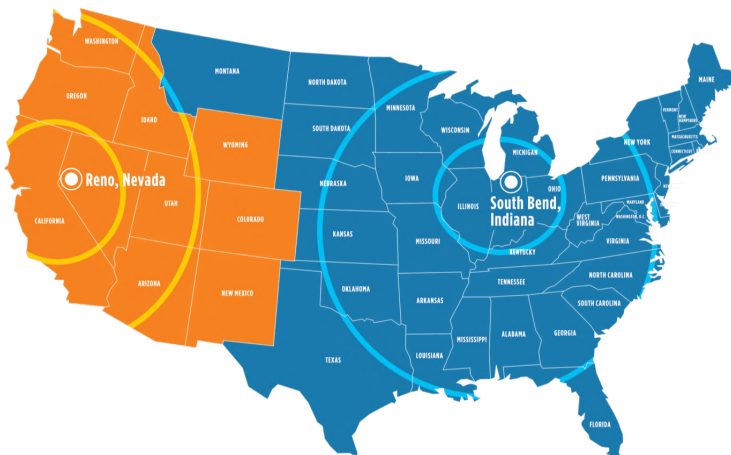

## FDC LOCATIONS

FDC ships from warehouses in South Bend, Indiana and Reno, Nevada. Together the two locations facilitate delivery to over 40 states and parts of Canada, with arrival in two days or less. Combine that with our quick shipment capabilities and FDC offers some of the shortest order to delivery times in the graphics business.

### TYPICAL DELIVERY TIMES

Atlanta - 2 Days  
 Charlotte - 2 Days  
 Chicago - 1 Day  
 Denver - 2 Days  
 Las Vegas - 1 Day  
 Los Angeles - 1 Day  
 Minneapolis - 2 Days

Nashville - 2 Days  
 New York City - 2 Days  
 Phoenix - 2 Days  
 Salt Lake City - 1 Day\*  
 Seattle - 2 Days  
 St. Louis - 2 Days  
 Washington D.C. - 2 Days