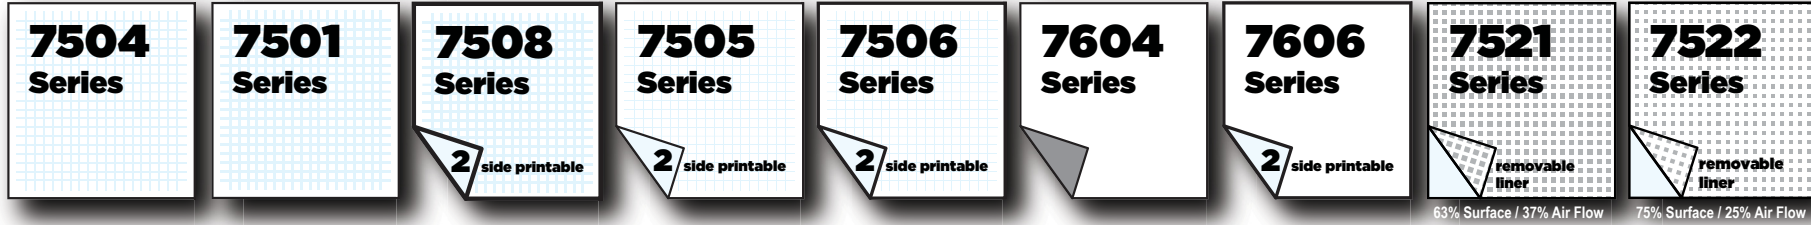

FDC Banner Print Media

	Banner 13 oz.	Banner 13 oz. High Strength	Banner 18 oz. Blockout	Banner 13 oz. Super Smooth Blockout	Banner 15 oz. Super Smooth Blockout	Banner 13 oz. Scrimless Non-Curling Grey Back	Banner 15 oz. Scrimless Non-Curling Blockout	Banner 8 oz. Mesh Removable Liner	Banner 9 oz. Mesh Removable Liner
Use	General Purpose	General Purpose, High Strength	High Strength, Street & Pole Banners	General Purpose, Displays	General Purpose, Displays	Pop Up or Roll Up Banner Stands	Pop Up or Roll Up Banner Stands	General Purpose	General Purpose
Interior / Exterior	Exterior	Exterior	Exterior	Interior	Interior	Interior	Interior	Exterior	Exterior
Exterior Durability	up to 1 year	up to 1 year	up to 1 year	N/A	N/A	N/A	N/A	up to 1 year	up to 1 year
Wind Exposure	Yes	Yes	Yes	No	No	No	No	Yes	Yes
Blockout	No	No	Yes	Yes	Yes	Yes	Yes	No	No
Curl Resistance	Good	Good	Superior	Excellent	Superior	Superior	Superior	Good	Good
Roll Up Banner	Good	Good	Not Recommended	Better	Better	Best	Best	Not Recommended	Not Recommended
Surface	Smooth 1 Side Print 1 Side	Smooth 1 Side Print 1 Side	Smooth 2 Side Print 2 Side	Super Smooth 2 Side Print 2 Side	Super Smooth 2 Side Print 2 Side	Super Smooth 1 Side Print 1 Side	Super Smooth 1 Side Print 1 Side	Print Front Side Liner Back Side	Print Front Side Liner Back Side
Print Quality	Excellent	Excellent	Excellent	Superior	Excellent	Superior	Superior	Excellent	Superior
Print Technology	S E U L	S E U L	S E U L	S E U	S E U	S E U	S E U	S E U L	S E U L
Denier	500 x 500	1000 x 1000	1000 x 1000	250 x 250	300 x 300	N/A (PVC/PET Laminate)	N/A (PVC/PET Laminate)	1000 x 1000	1000 x 1000
Thread Count	9 x 9	9 x 9	9 x 9	36 x 36	40 x 42	N/A	N/A	12 x 12	12 x 12
Sew Hem	Yes	Yes	Yes	No	No	No	No	Yes	Yes
Tape Hem	Yes	Yes	Yes	Yes	Yes	Yes	Yes	No	No
Heat Weld Hem	Yes	Yes	Yes	Yes	Yes	Yes	Yes	Yes	Yes
Fire Rating	NFPA 701, B1, M2	NFPA 701, B1, M2	NFPA 701, B1, M2	NFPA 701, B1, M2	NFPA 701, B1, M2	N/A	N/A	NFPA 701, B1, M2	NFPA 701, B1, M2
Finish / Color	Gloss White 002 Matte White 049	Gloss White 002 Matte White 049	Matte White 049	Matte White 049	Matte White 049	Luster White 102	Luster White 102	Matte White 508	Matte White 509
Width IN	30, 38, 54, 63	38, 54, 63	54, 63	38, 54	38, 54, 63	38, 54	38, 54	54	54
Length FT	120	120	120	120	120	120	120	120	120